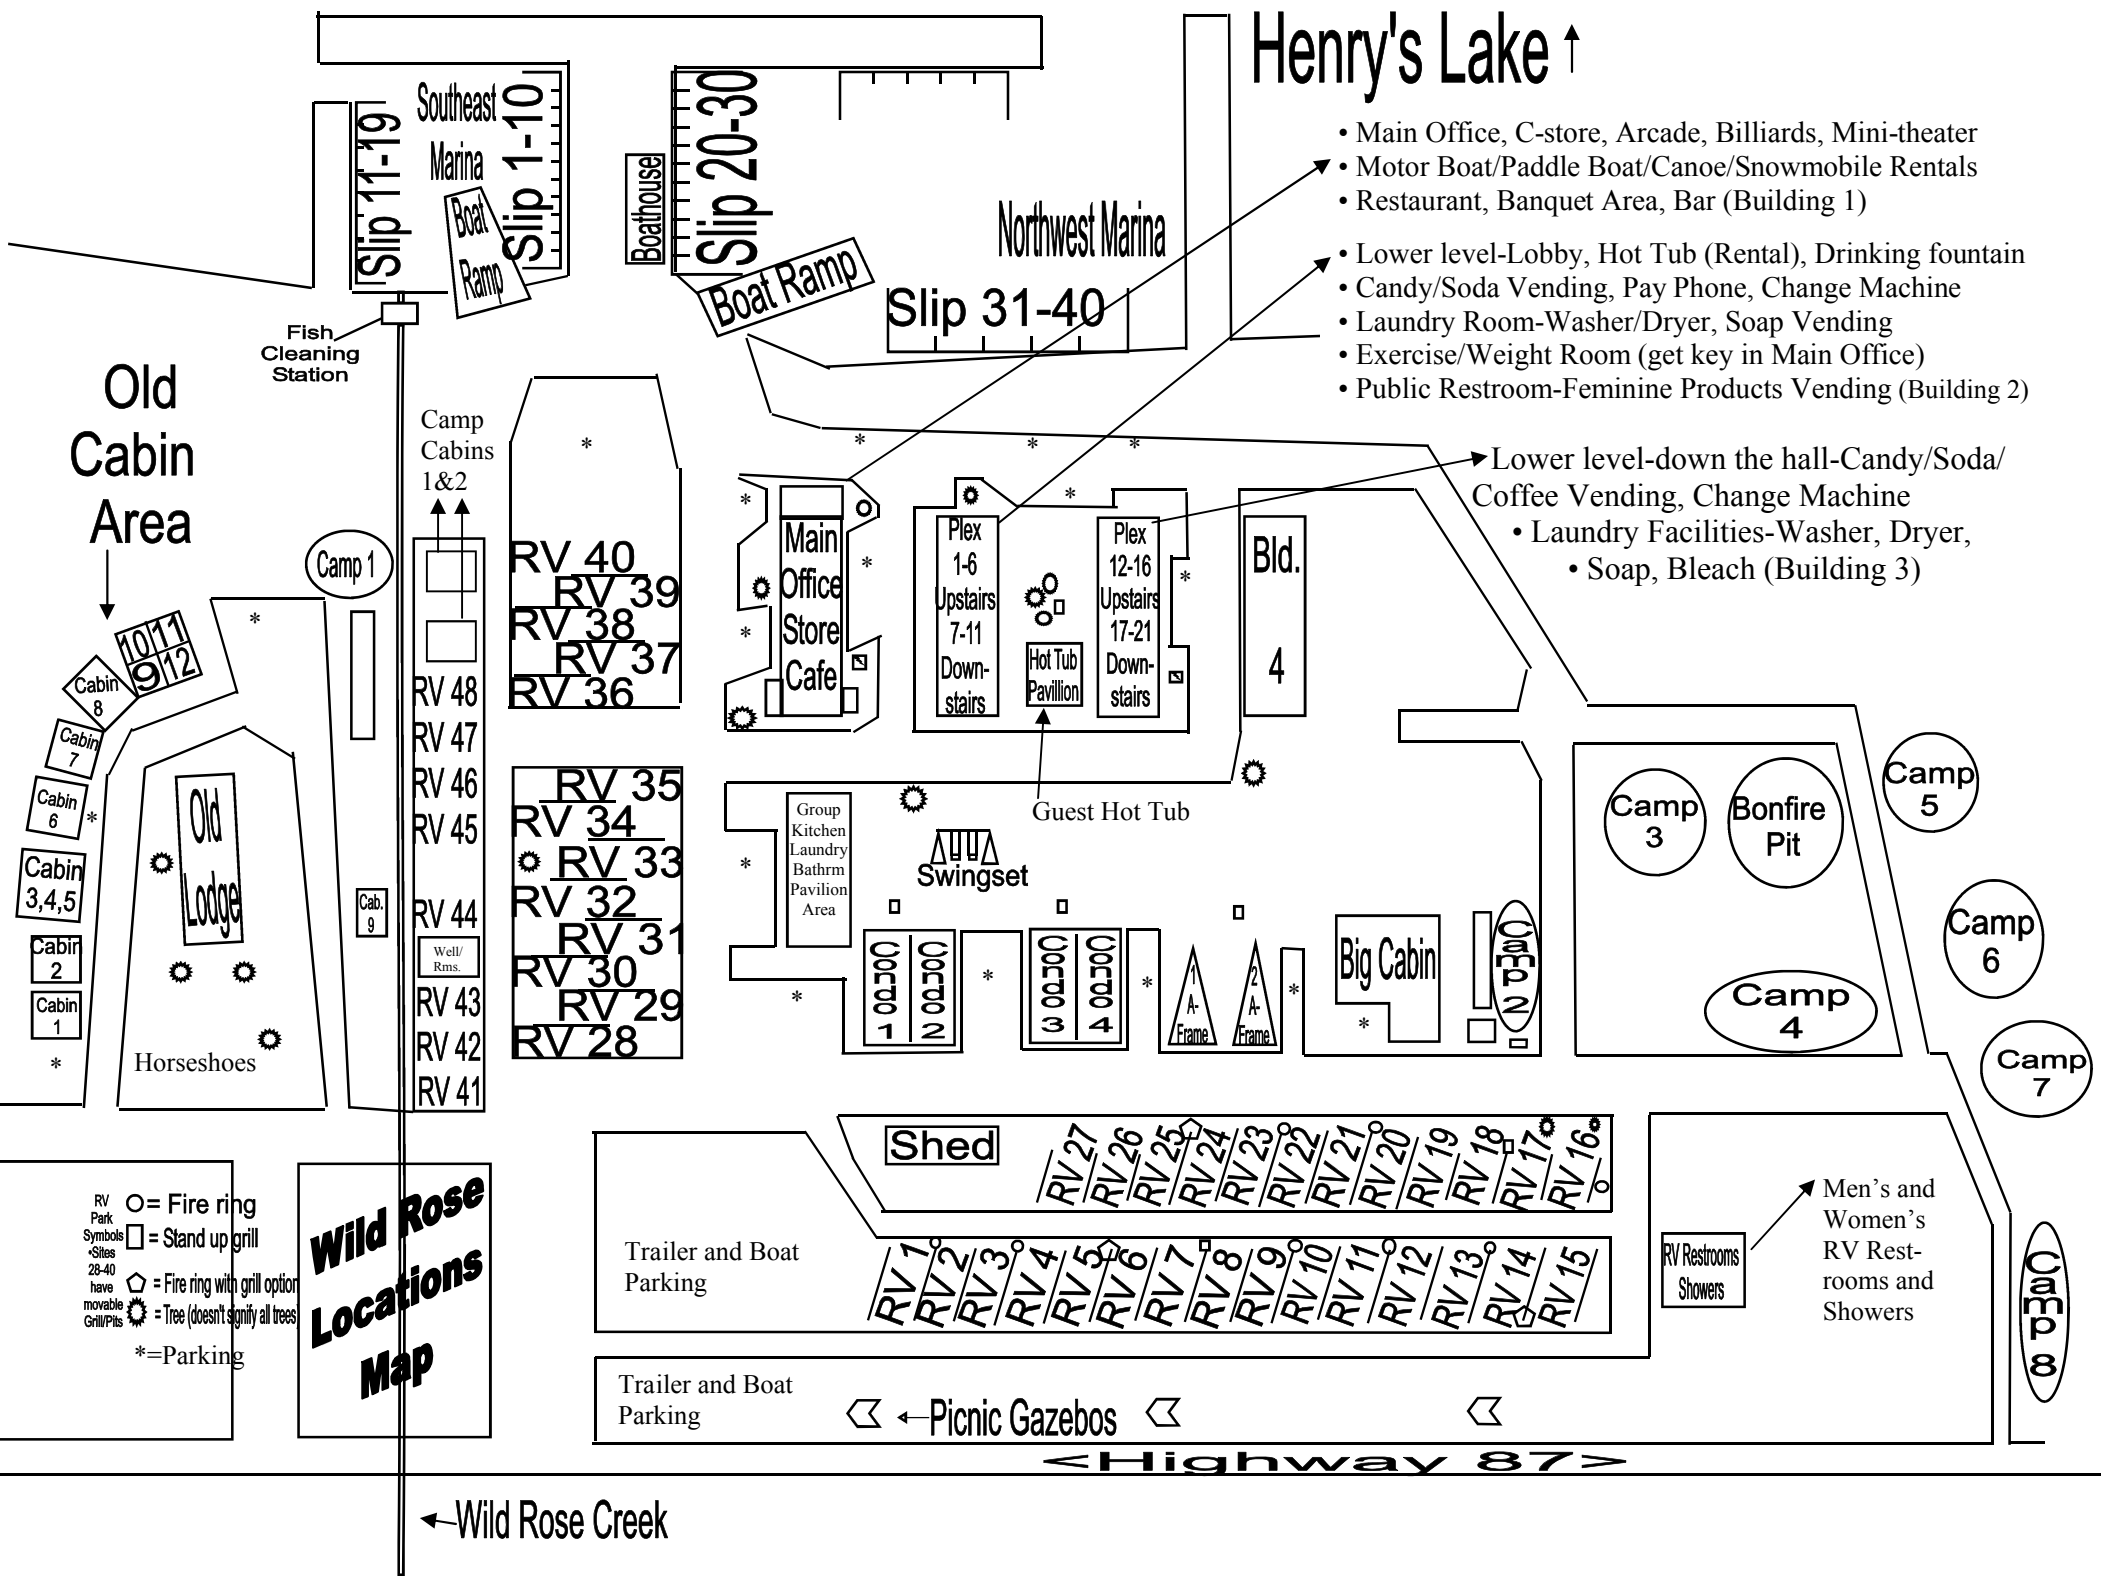

Henry's Lake ↑

- Main Office, C-store, Arcade, Billiards, Mini-theater
- Motor Boat/Paddle Boat/Canoe/Snowmobile Rentals
- Restaurant, Banquet Area, Bar (Building 1)
- Lower level-Lobby, Hot Tub (Rental), Drinking fountain
- Candy/Soda Vending, Pay Phone, Change Machine
- Laundry Room-Washer/Dryer, Soap Vending
- Exercise/Weight Room (get key in Main Office)
- Public Restroom-Feminine Products Vending (Building 2)

- Lower level-down the hall-Candy/Soda/Coffee Vending, Change Machine
- Laundry Facilities-Washer, Dryer, Soap, Bleach (Building 3)

Wild Rose Locations Map

- RV Park Symbols
- = Fire ring
- = Stand up grill
- 28-40 have movable Grill/Pits
- ⬠ = Fire ring with grill option
- 🌳 = Tree (doesn't signify all trees)
- * = Parking

RV Restrooms Showers → Men's and Women's RV Restrooms and Showers

← Highway 87 →

← Wild Rose Creek